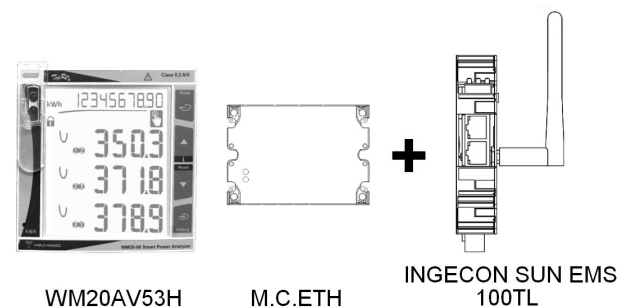

INGECON SUN STORAGE 100TL

KIT DE AUTOCONSUMO > 65A (Cod. AAX5018)
SELF-CONSUMPTION KIT > 65A (Cod. AAX5018)

WM20AV53H

M.C.ETH

INGECON SUN EMS
100TL

DESIGNED BY
DATE

Ingeteam
08/11/2021

"The reproduction, distribution and utilization of this document as well as the communication of its contents to others without express authorization is prohibited. Offenders will be held liable for the payment of damages. All rights reserved." ISO 16016