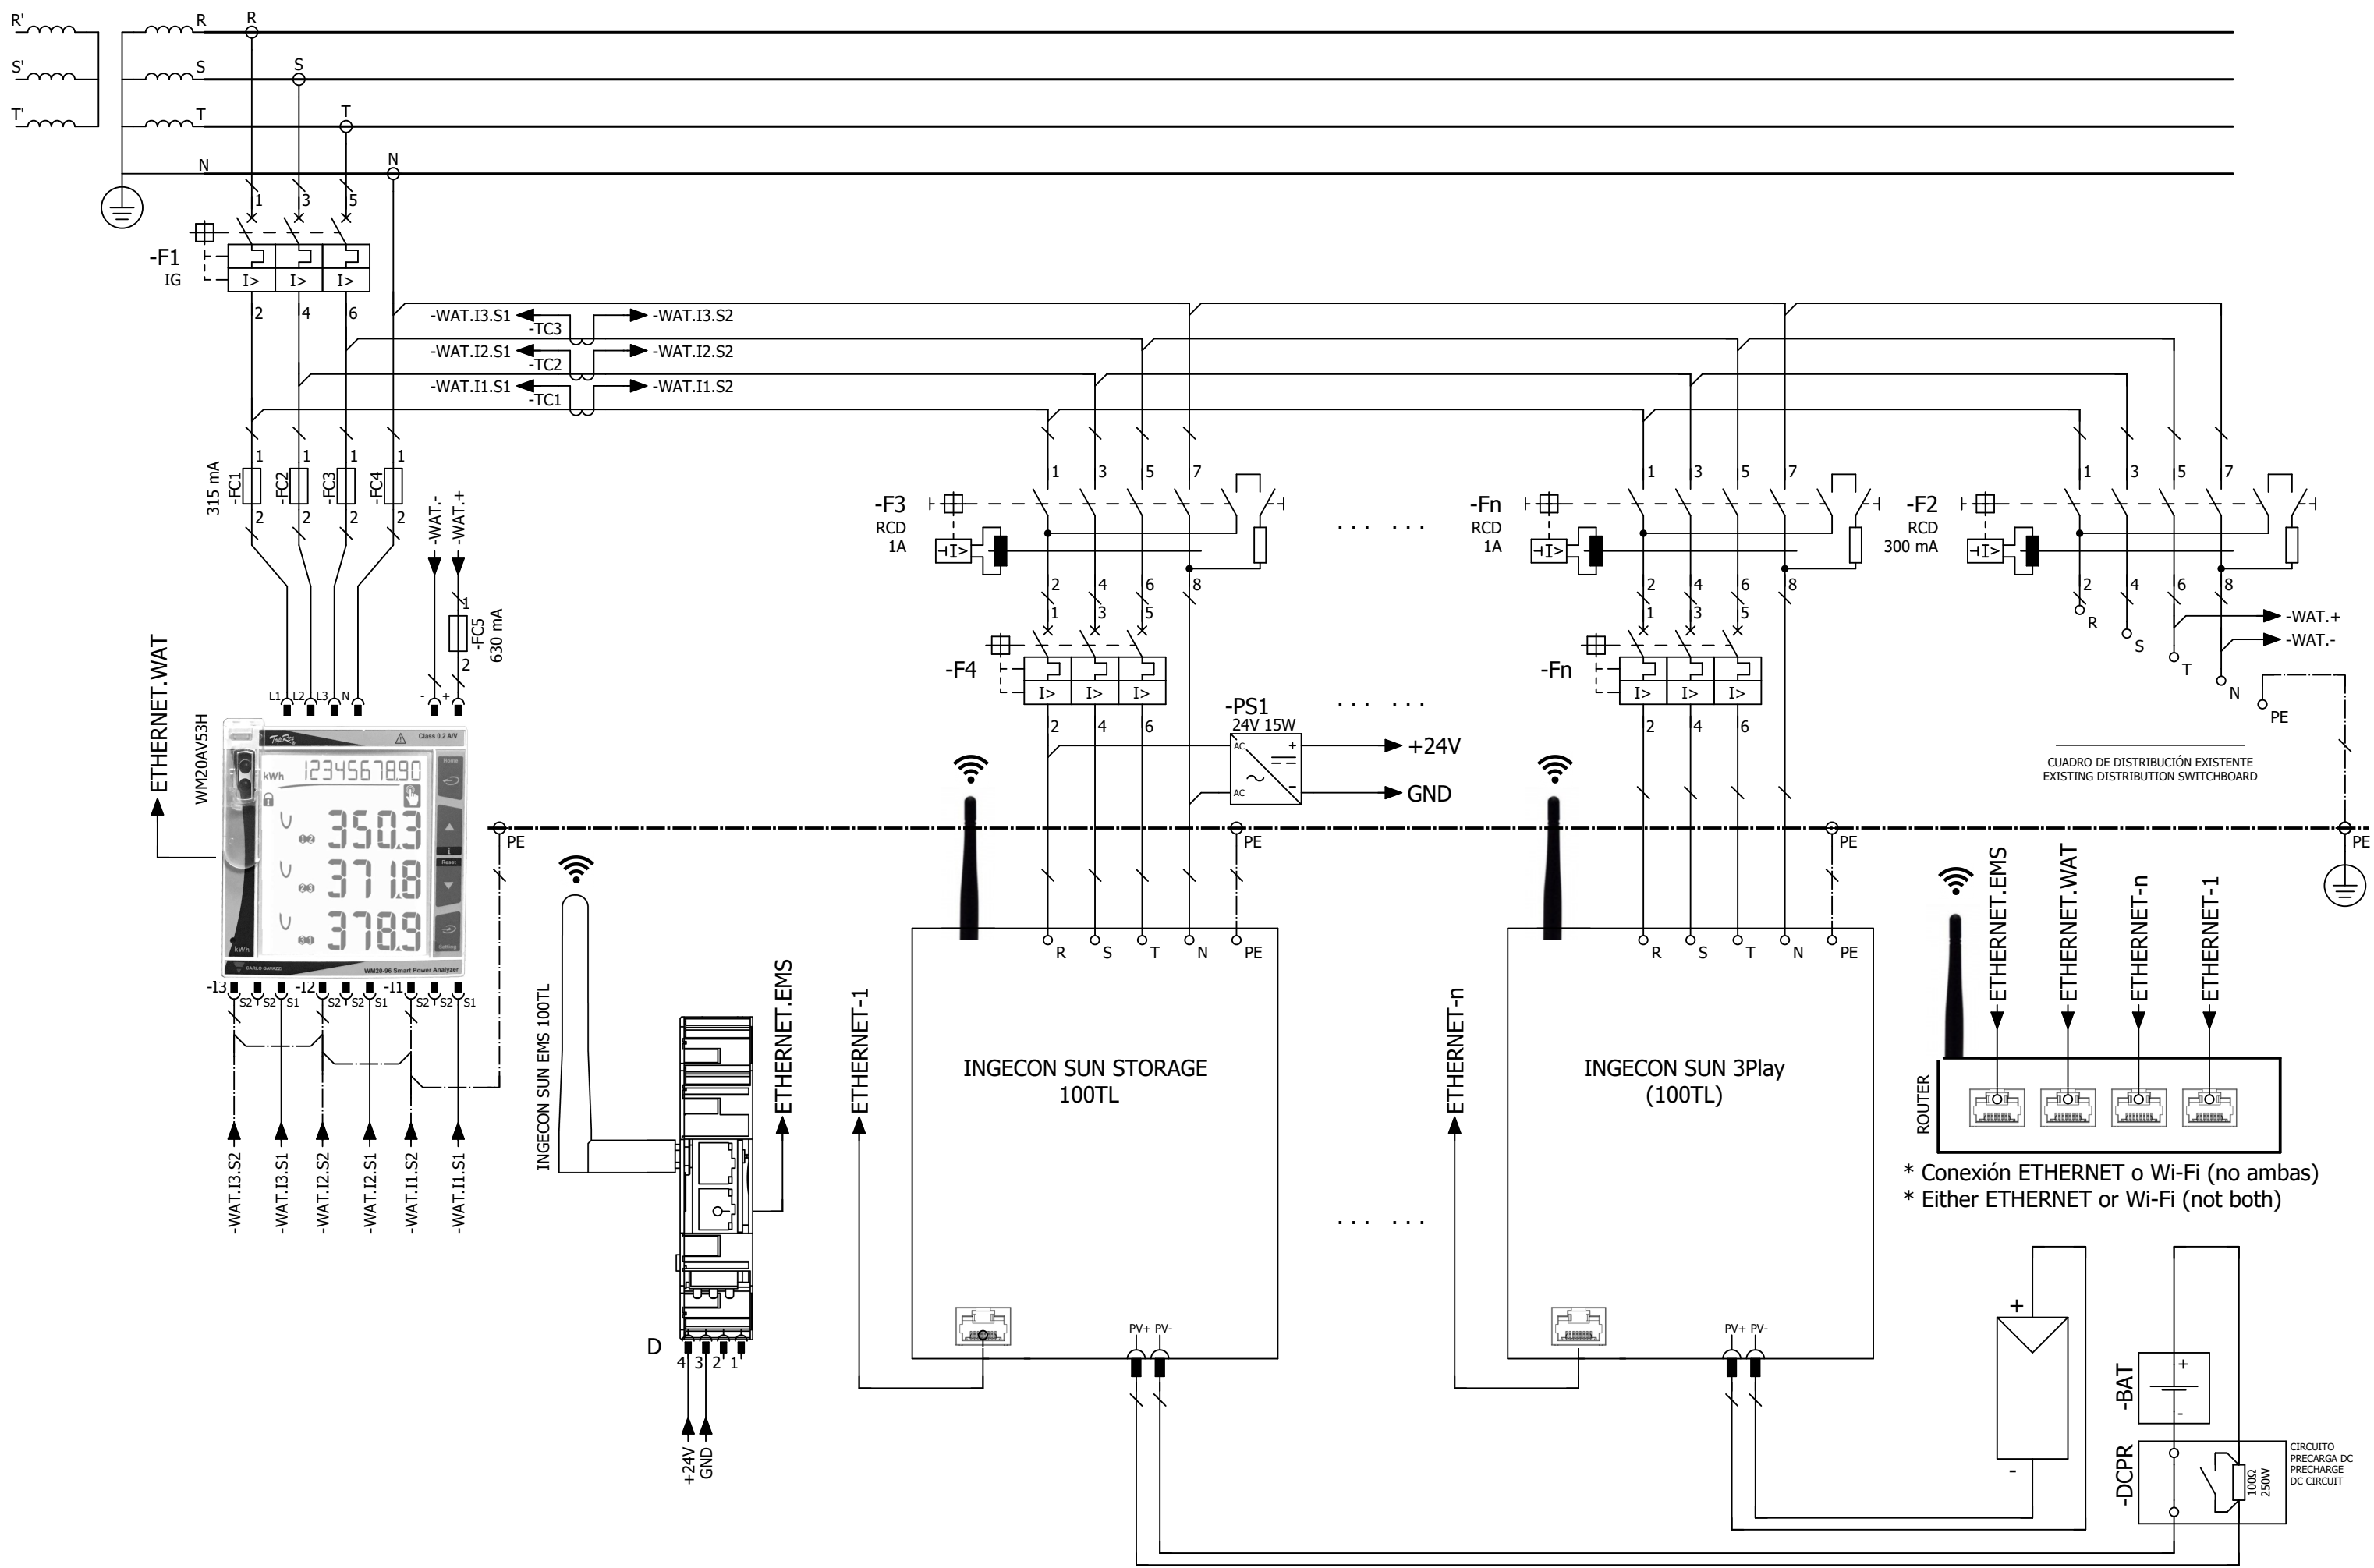

"The reproduction, distribution and utilization of this document as well as the communication of its contents to others without express authorization is prohibited. Offenders will be held liable for the payment of damages. All rights reserved." ISO 16016

"Sin expresa autorización de Ingeteam, queda terminantemente prohibida la reproducción total o parcial de este documento así como su uso indebido y/o exhibición o comunicación a terceros. De los infractores se exigirá el correspondiente resarcimiento de daños y perjuicios. Quedan reservados todos los derechos." ISO 16016