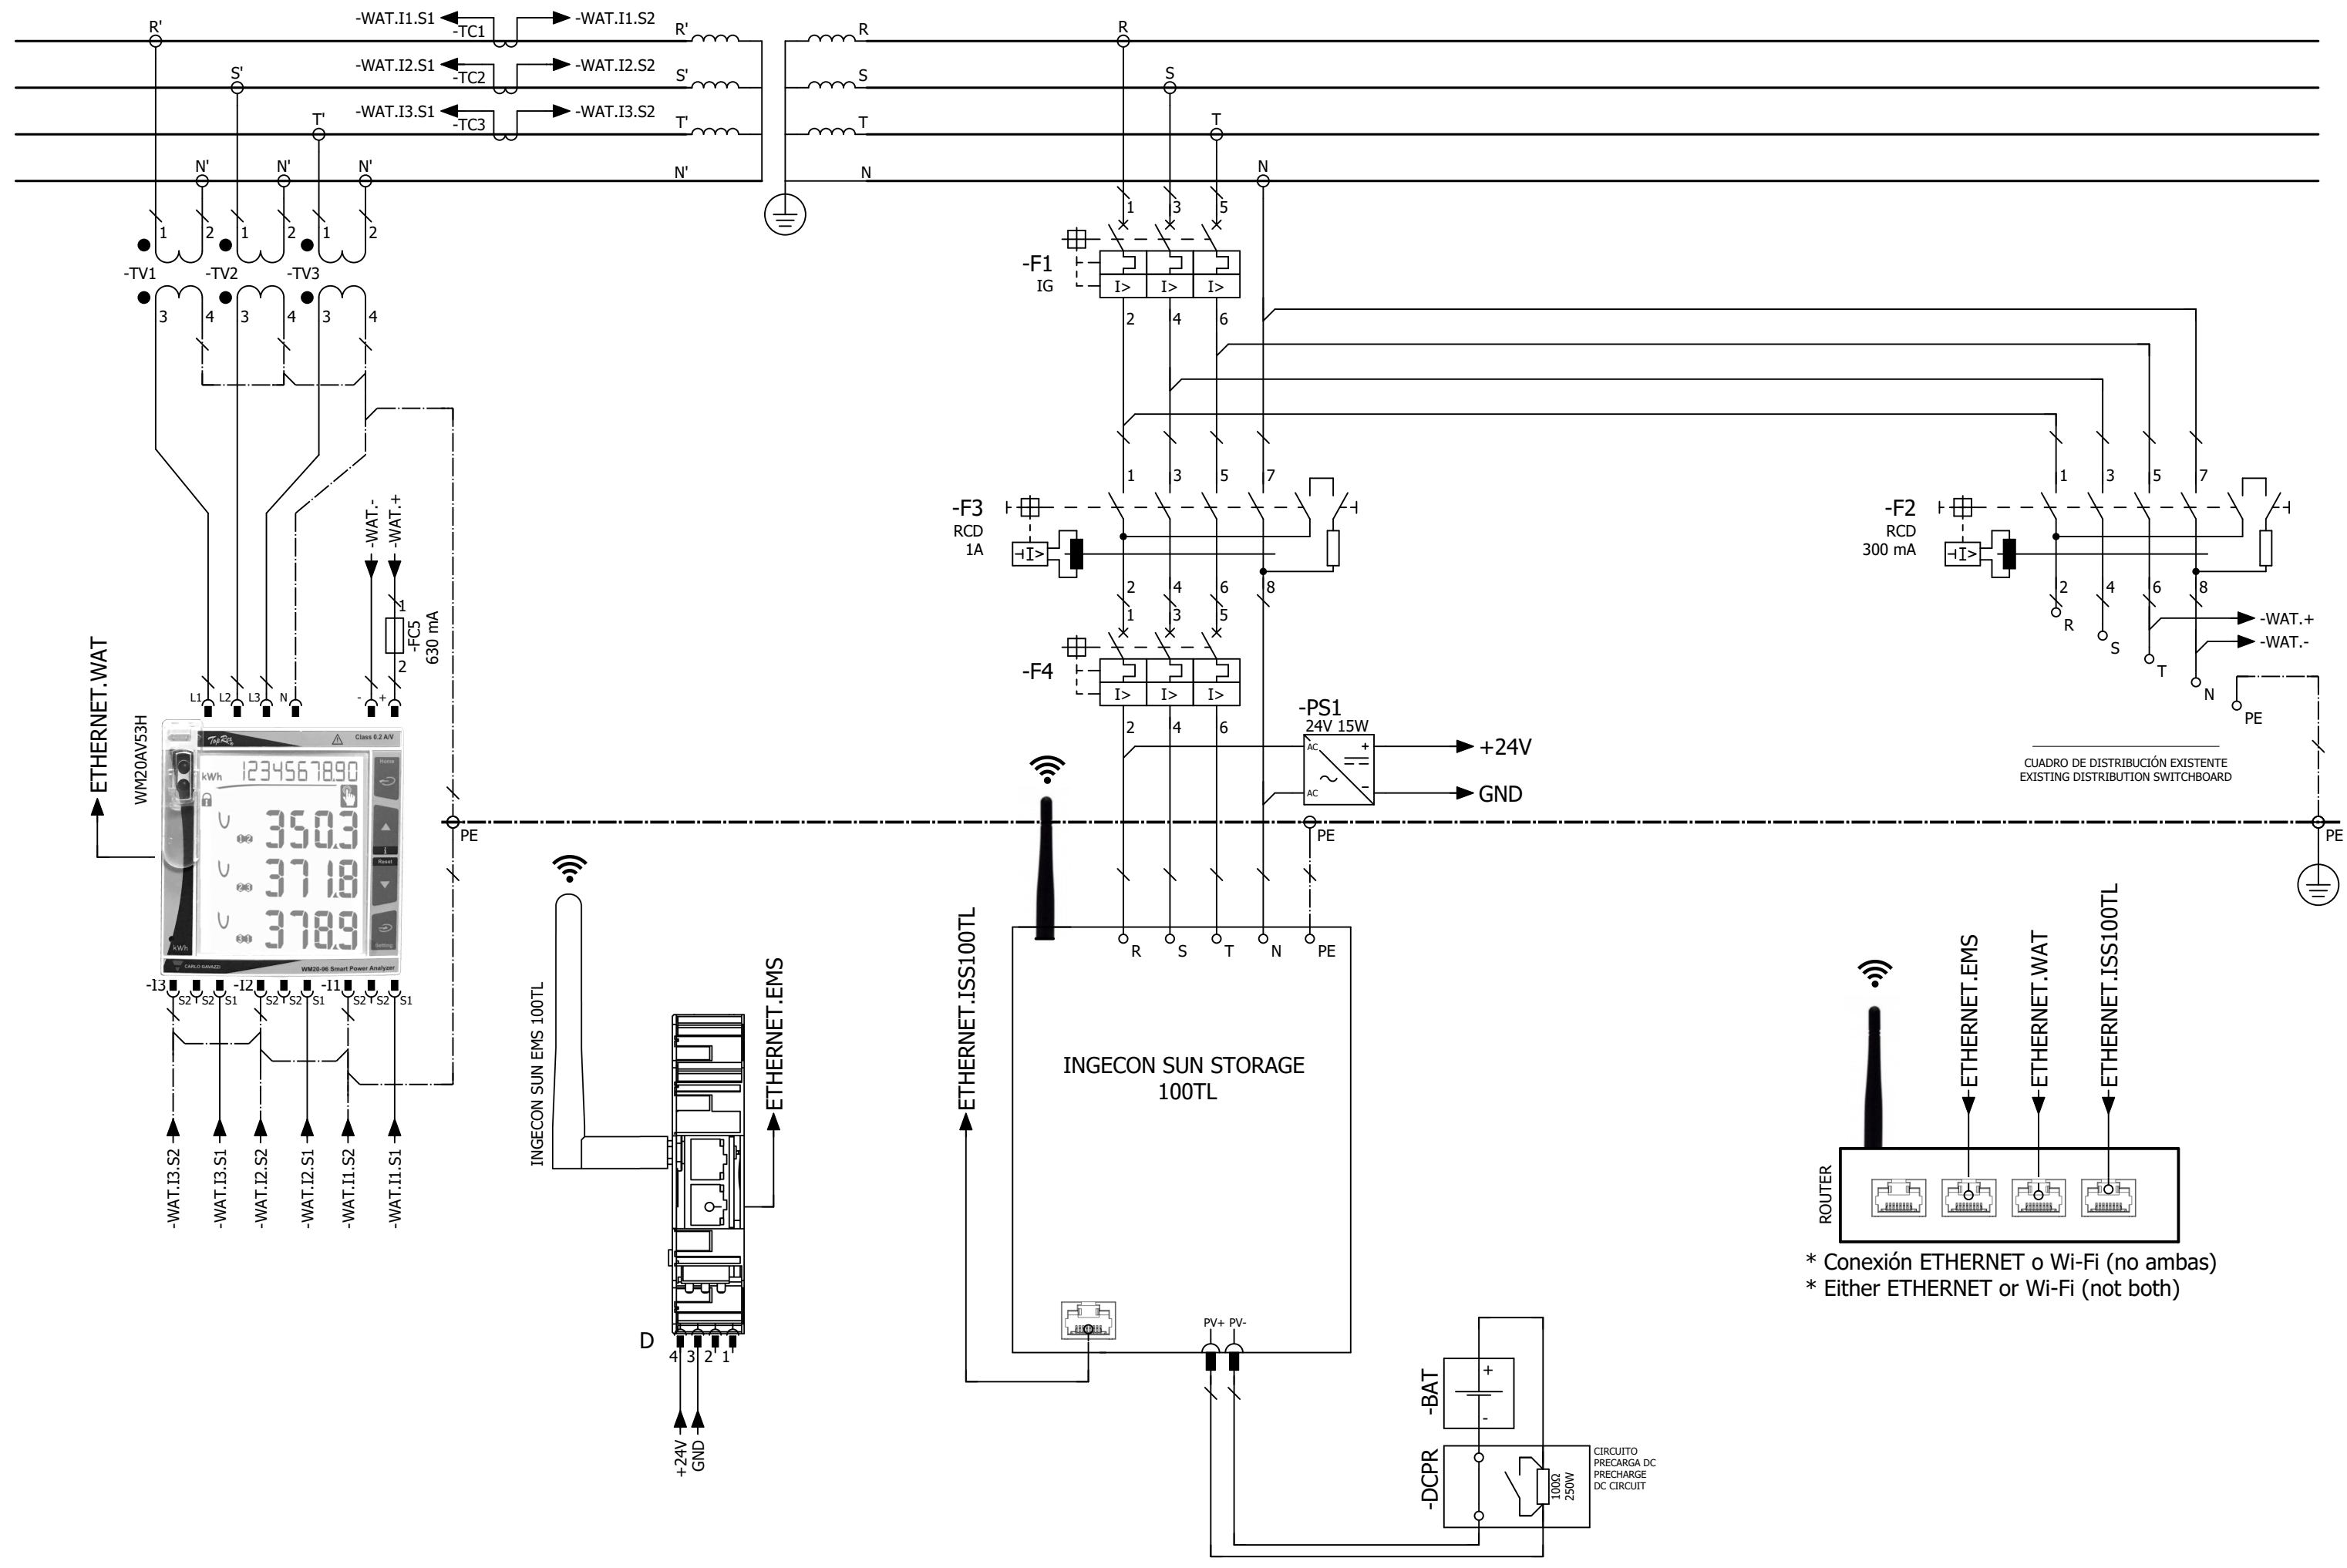

"The reproduction, distribution and utilization of this document as well as the communication of its contents to others without express authorization is prohibited. Offenders will be held liable for the payment of damages. All rights reserved." ISO 16016

"Sin expresa autorización de Ingeteam, queda terminantemente prohibida la reproducción total o parcial de este documento así como su uso indebido y/o exhibición o comunicación a terceros. De los infractores se exigirá el correspondiente resarcimiento de daños y perjuicios. Quedan reservados todos los derechos." ISO 16016

INGECON SUN STORAGE 100TL
1 x INGECON SUN 3Play 100TL (ALTA TENSIÓN ESTRELLA / HIGH VOLTAGE WYE)

SELF-CONSUMPTION KIT > 65A (Cod. AAX5018)
KIT DE AUTOCONSUMO > 65A (Cod. AAX5018)
MEDIDA EN ALTA TENSIÓN (ESTRELLA) / HIGH VOLTAGE MEASURING (STAR)

* Conexión ETHERNET o Wi-Fi (no ambas)
* Either ETHERNET or Wi-Fi (not both)