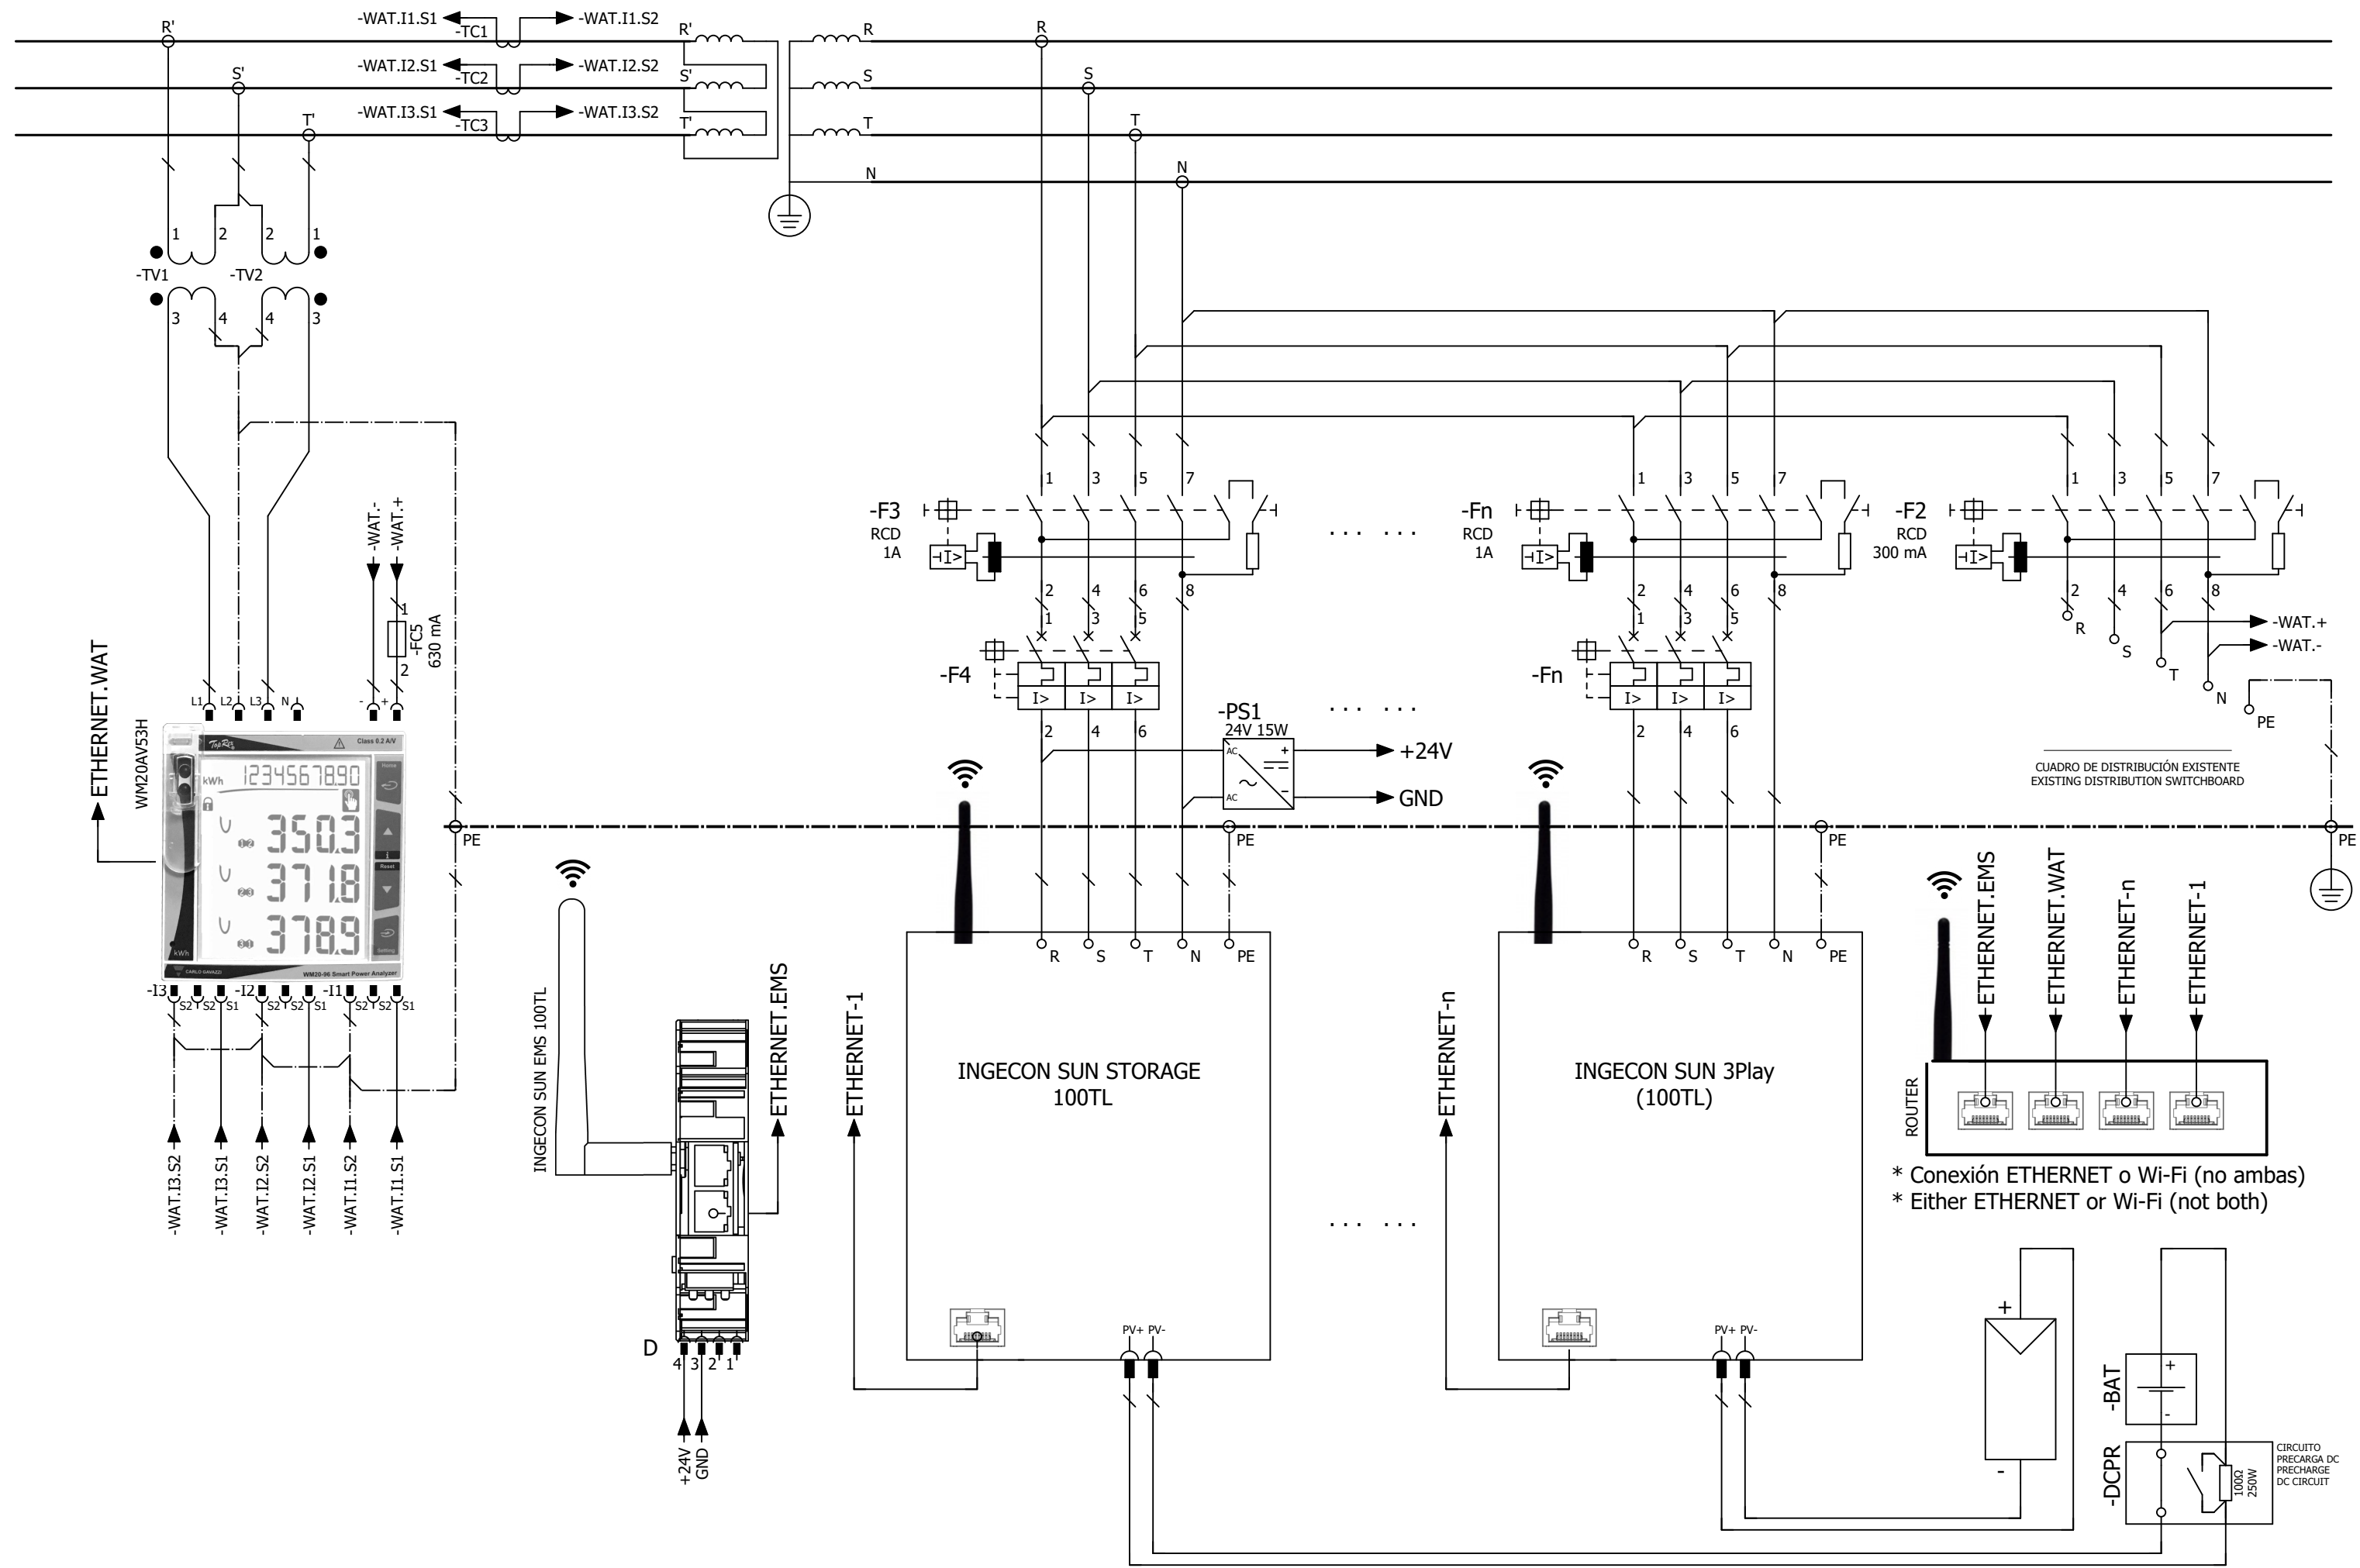

"The reproduction, distribution and utilization of this document as well as the communication of its contents to others without express authorization is prohibited. Offenders will be held liable for the payment of damages. All rights reserved." ISO 16016

"Sin expresa autorización de Ingeteam, queda terminantemente prohibida la reproducción total o parcial de este documento así como su uso indebido y/o exhibición o comunicación a terceros. De los infractores se exigirá el correspondiente resarcimiento de daños y perjuicios. Quedan reservados todos los derechos." ISO 16016