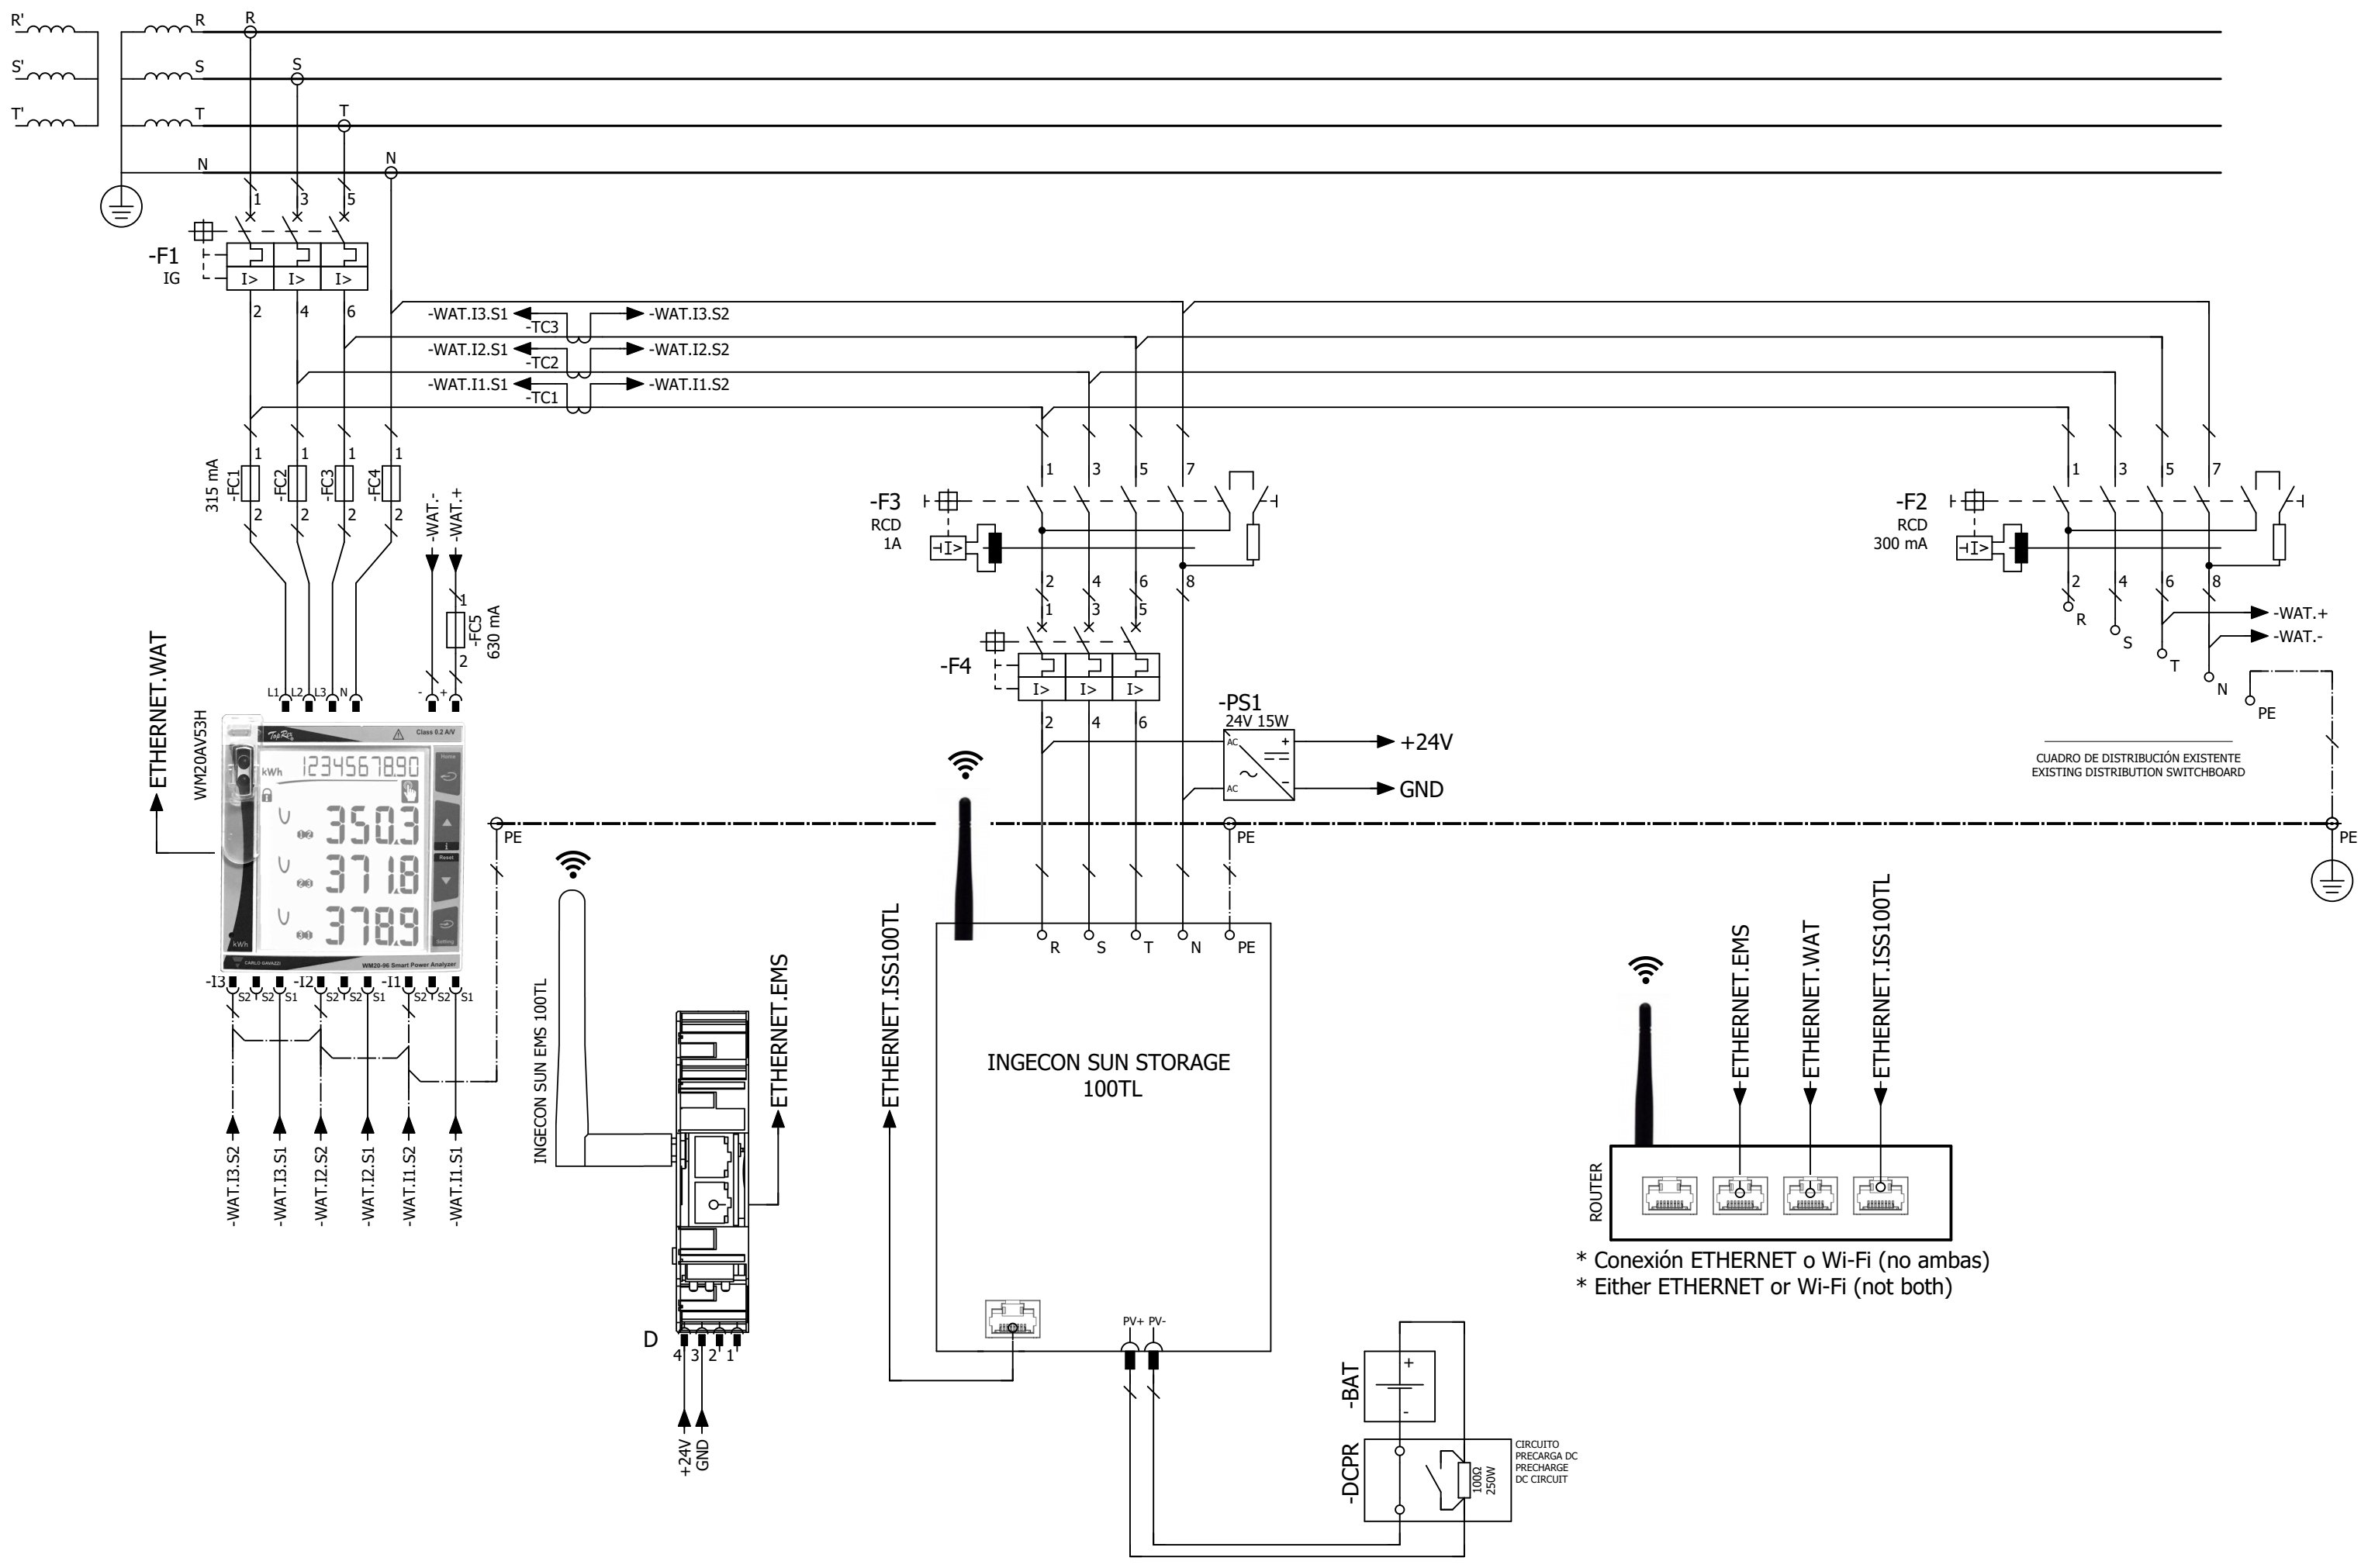

"The reproduction, distribution and utilization of this document as well as the communication of its contents to others without express authorization is prohibited. Offenders will be held liable for the payment of damages. All rights reserved." ISO 16016

"Sin expresa autorización de Ingeteam, queda terminantemente prohibida la reproducción total o parcial de este documento así como su uso indebido y/o exhibición o comunicación a terceros. De los infractores se exigirá el correspondiente resarcimiento de daños y perjuicios. Quedan reservados todos los derechos." ISO 16016