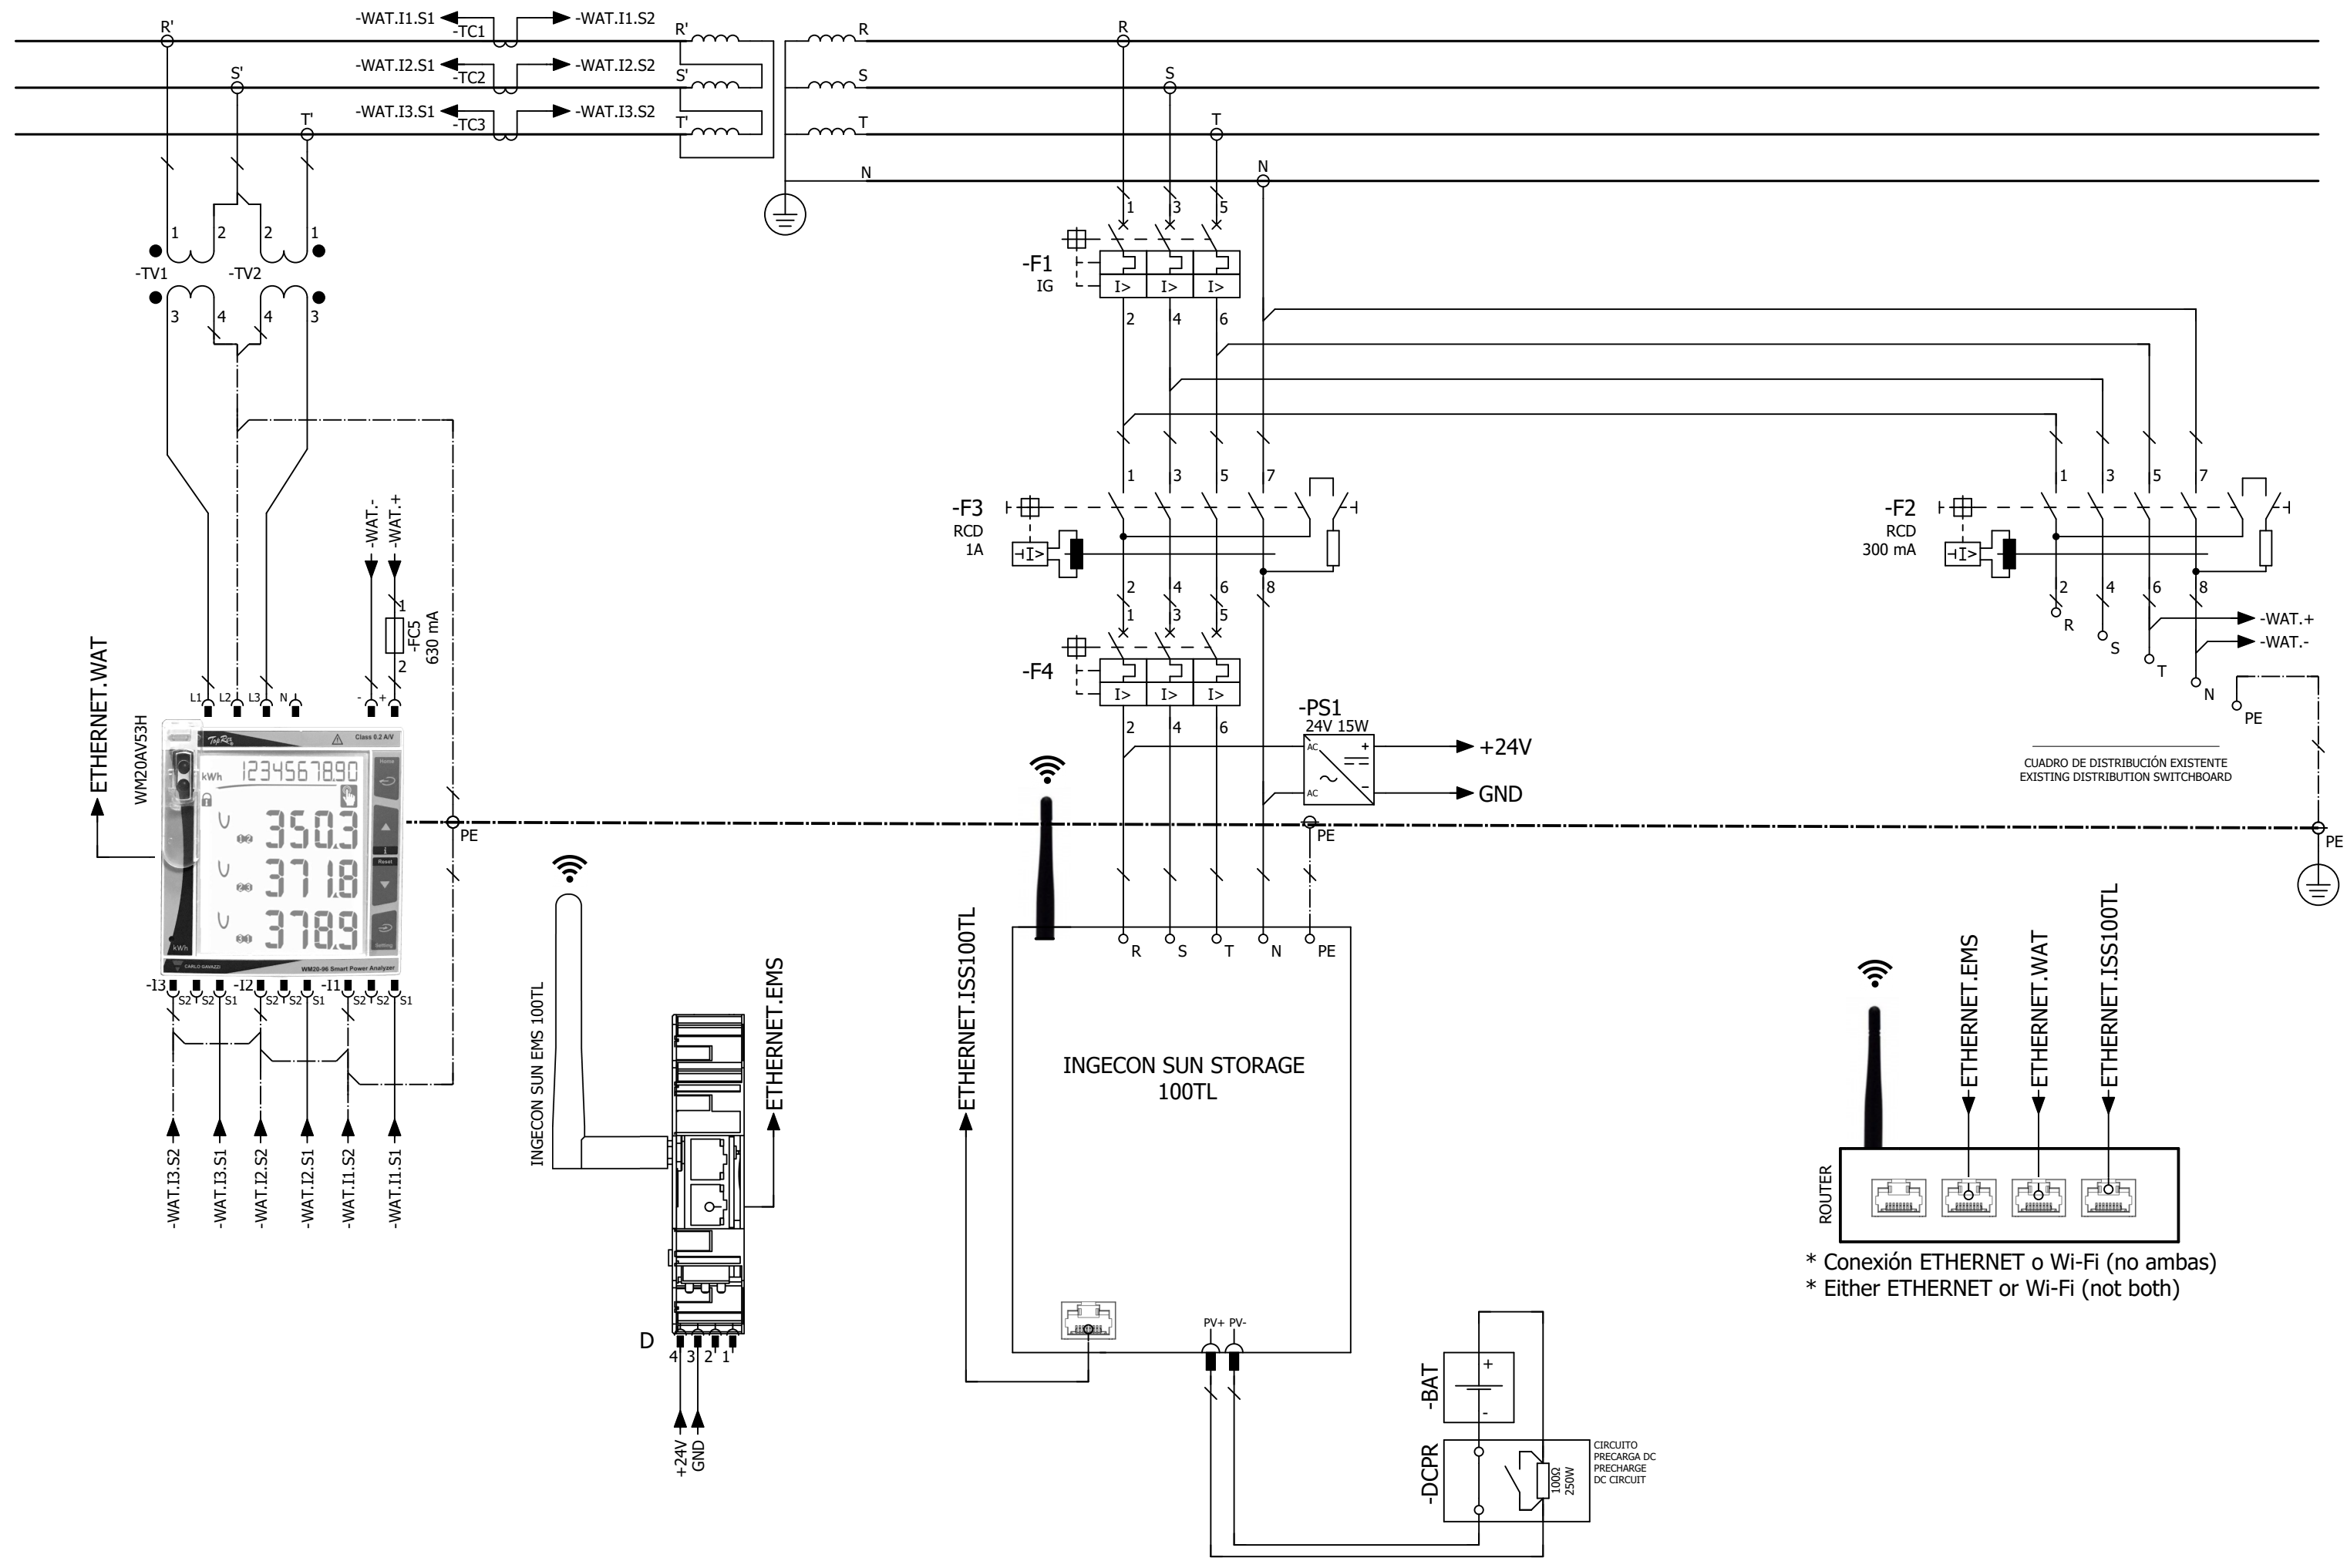

"The reproduction, distribution and utilization of this document as well as the communication of its contents to others without express authorization is prohibited. Offenders will be held liable for the payment of damages. All rights reserved."
ISO 16016

"Sin expresa autorización de Ingeteam, queda terminantemente prohibida la reproducción total o parcial de este documento así como su uso indebido y/o exhibición o comunicación a terceros. De los infractores se exigirá el correspondiente resarcimiento de daños y perjuicios. Quedan reservados todos los derechos."
ISO 16016